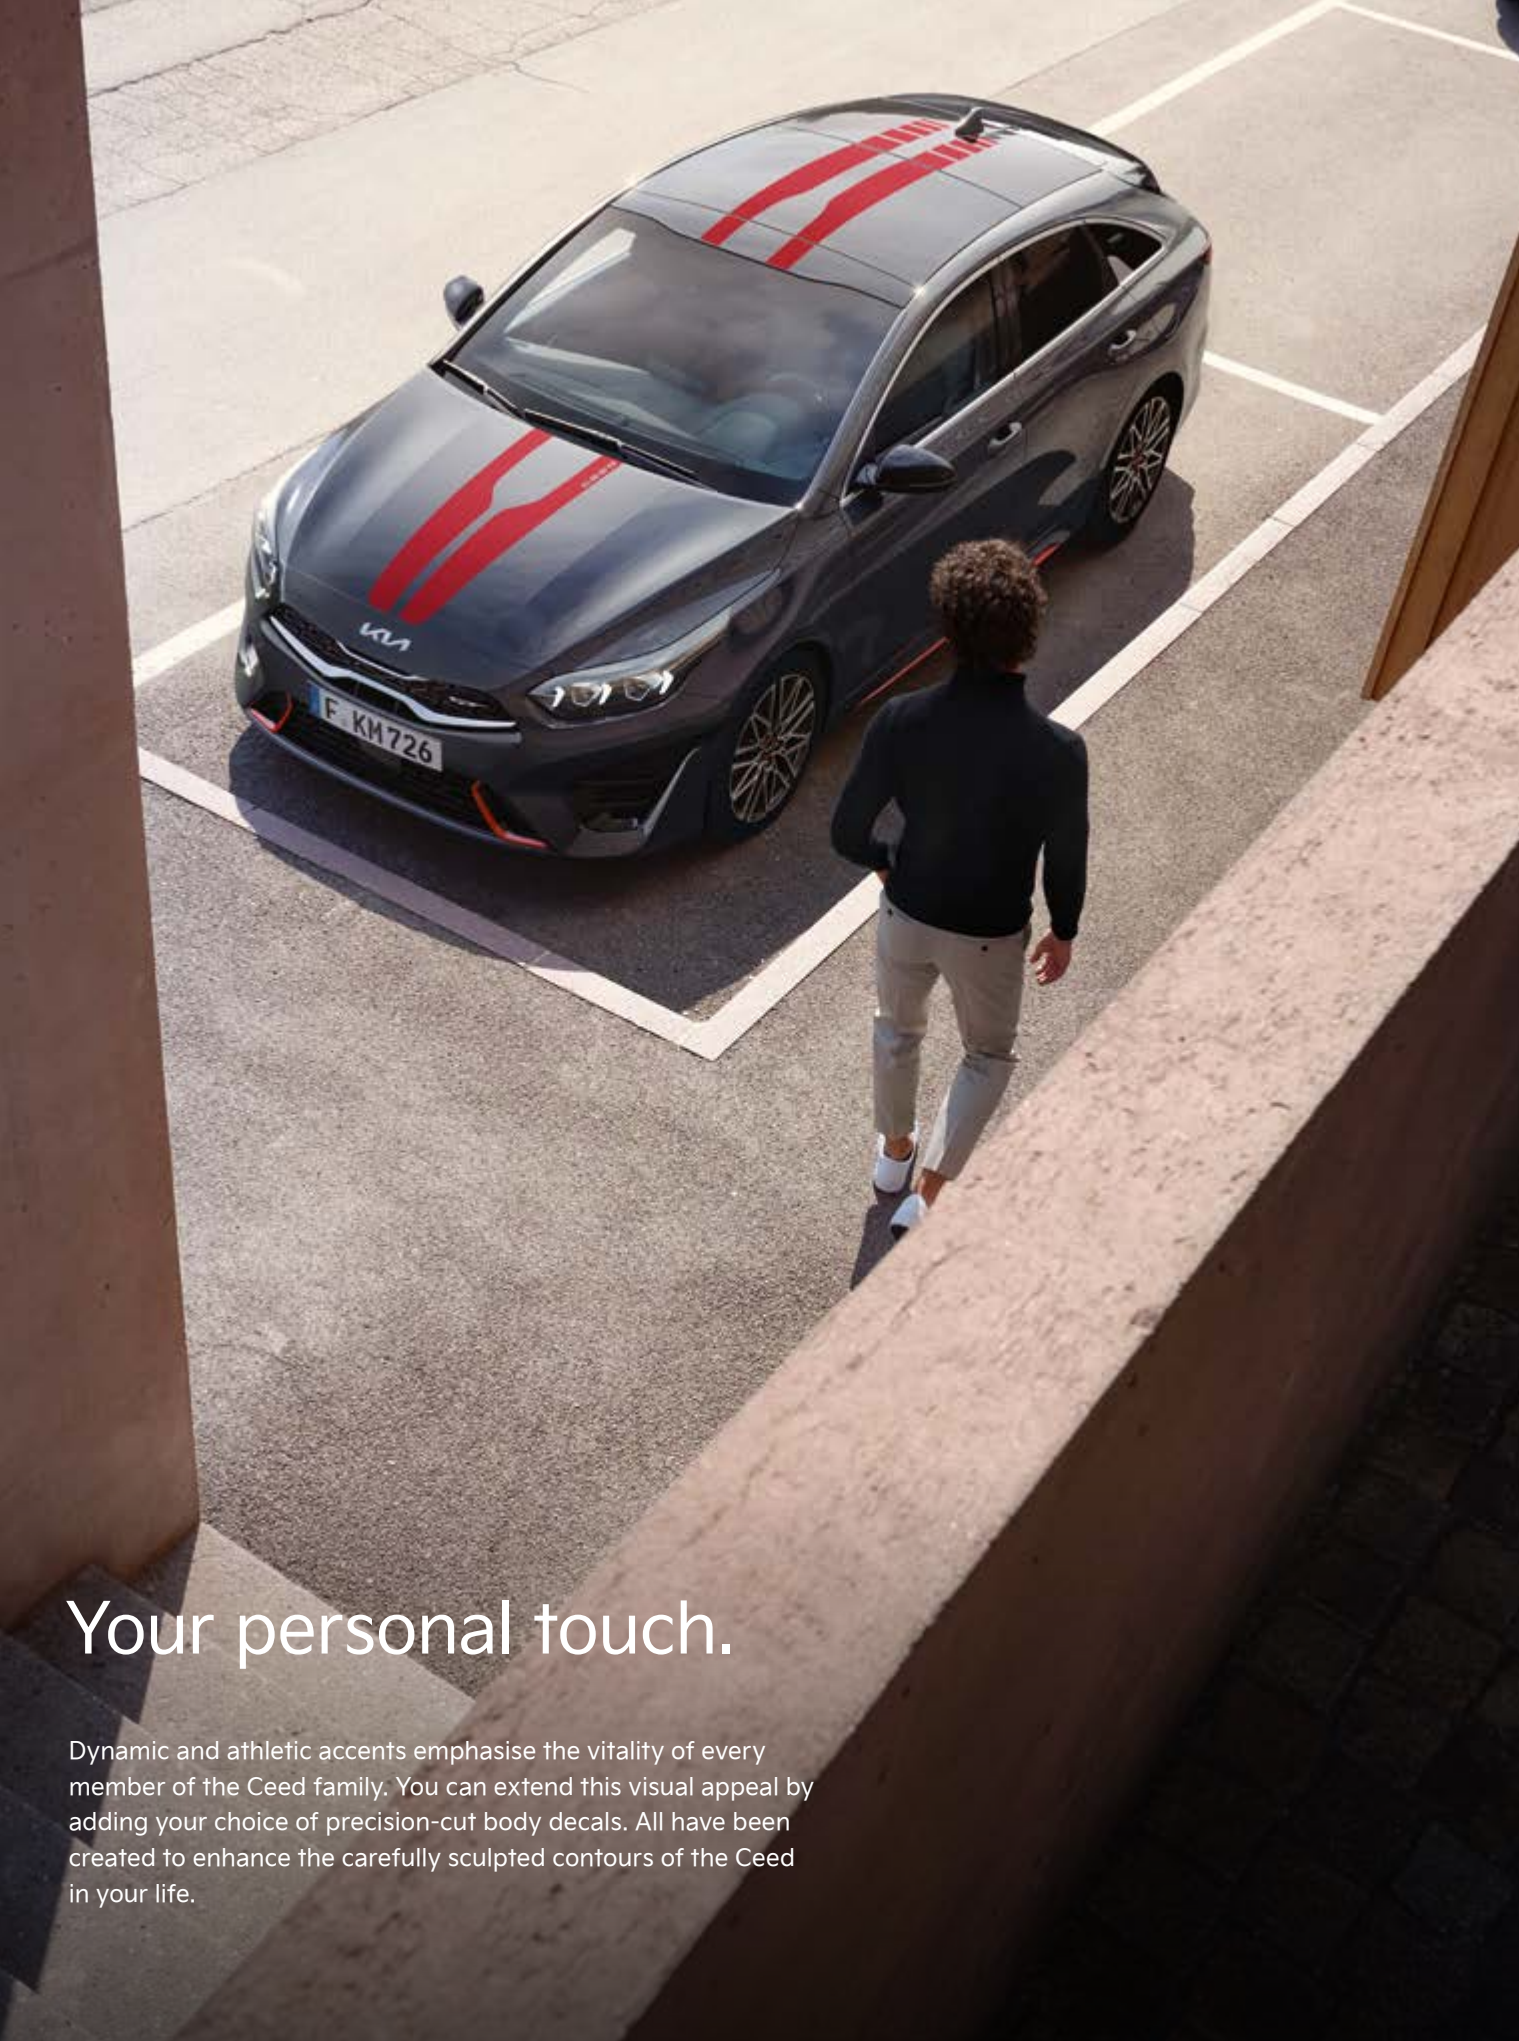

Your personal touch.

Dynamic and athletic accents emphasise the vitality of every member of the Ceed family. You can extend this visual appeal by adding your choice of precision-cut body decals. All have been created to enhance the carefully sculpted contours of the Ceed in your life.