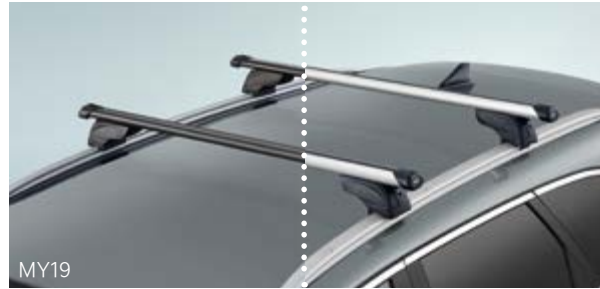

MY19

Cross bars, aluminium & steel. Light and easy to install, these strong and perfectly fitting aluminium or steel cross bars help you transport all you could possibly need on your next adventure. Suitable for vehicles with a panoramic sunroof in closed position. Consult your dealer for maximum payload.
J7211ADE00ST (steel / Sportswagon / not applicable for MY22)
J7211ADE01AL (aluminium / Sportswagon)